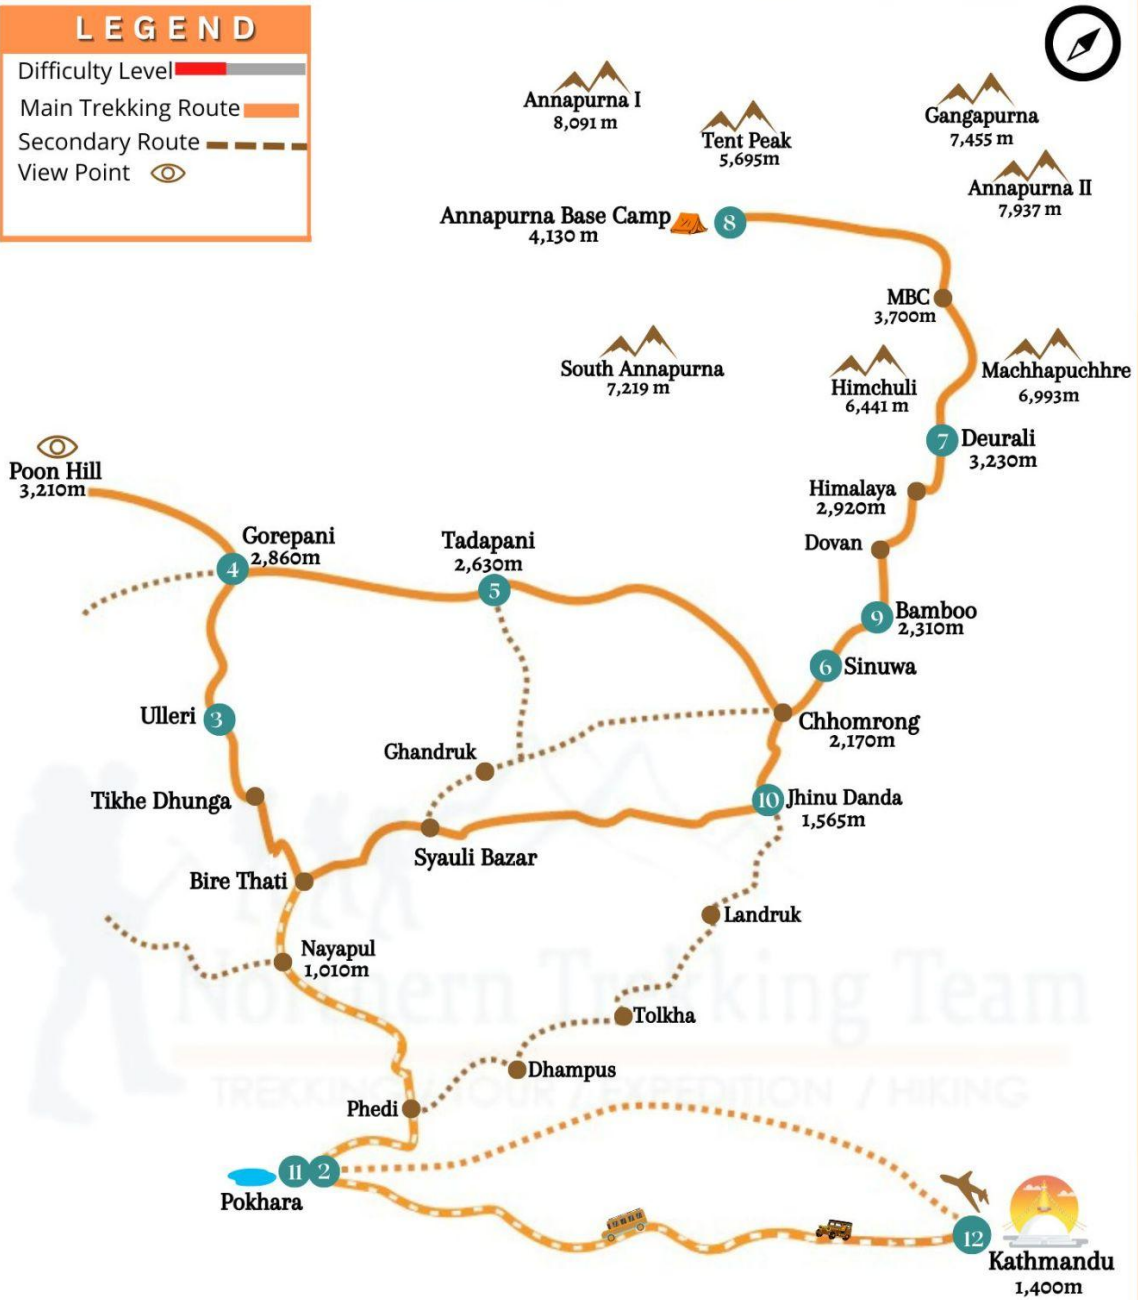

13
DAYS

ANNAPURNA BASE CAMP TREK

LEGEND

- Difficulty Level
- Main Trekking Route
- Secondary Route
- View Point

— All rights reserved: Northern Trekking Team —